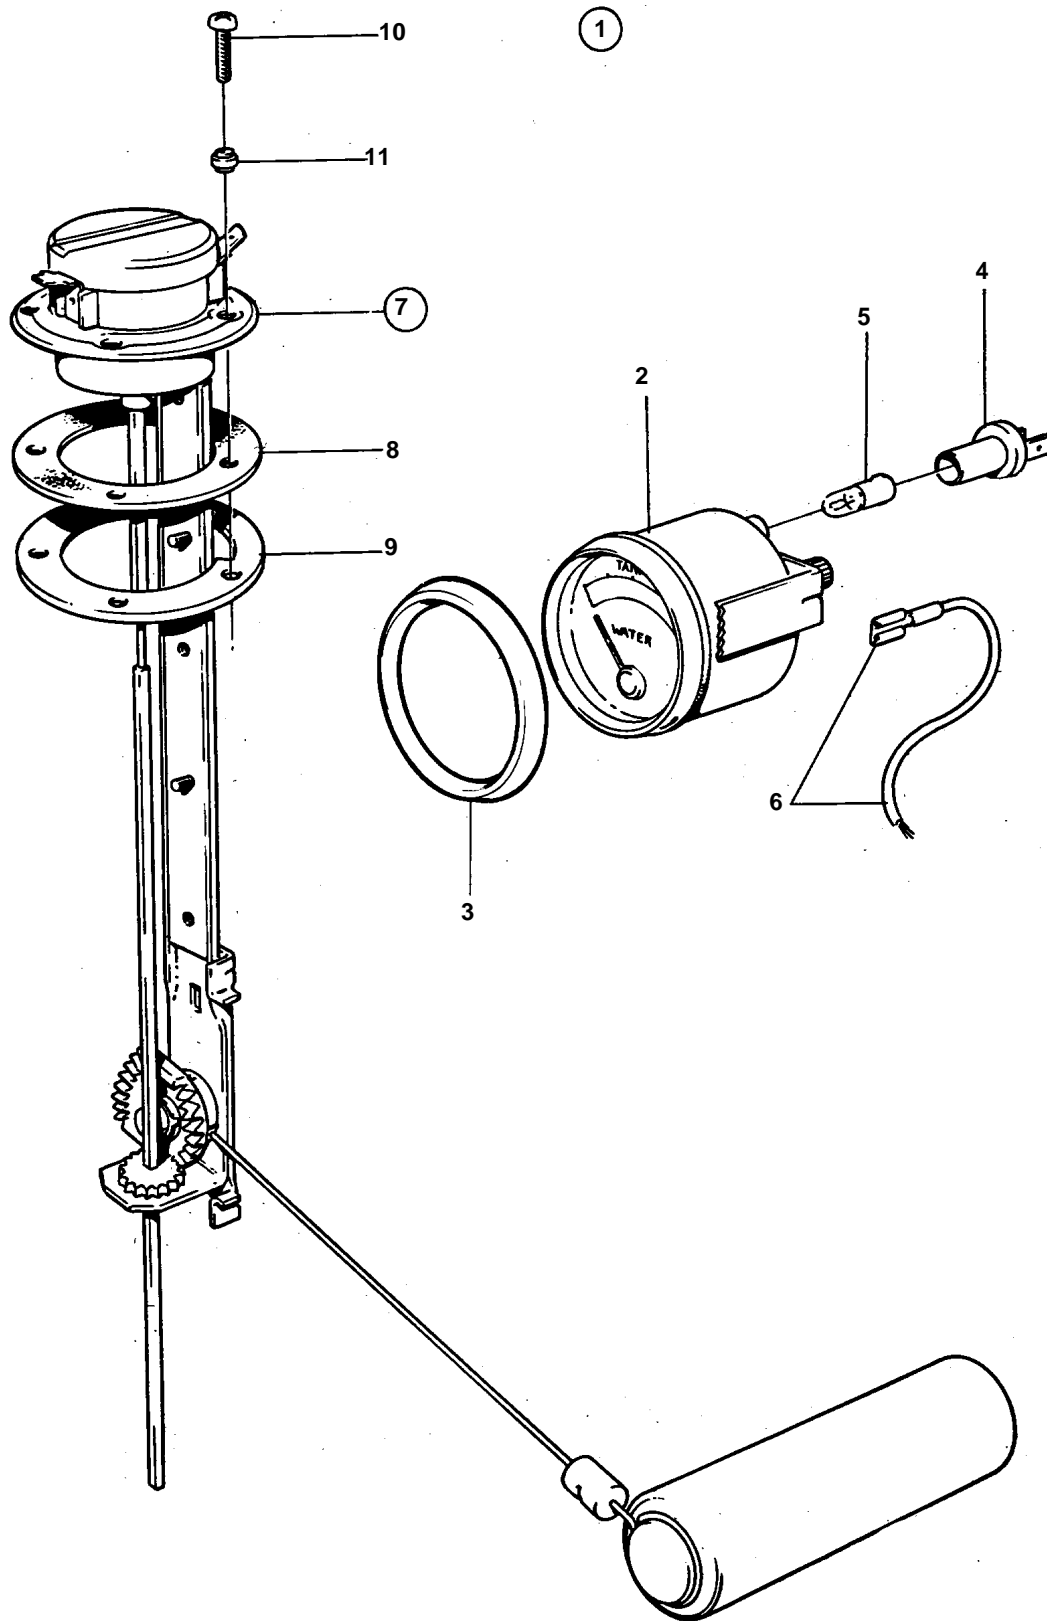

## COMMON

REF	PART NO.	QTY	DESCRIPTION	NOTES
1	828716	1	Water level gauge	12V. GOLD COLOURED DECOR STRIPE. REPL BY 858881
2	828635	1	· Water level gauge	
3	828542	1	· Front ring	
4	808175	1	· Bulb socket	
5	19923	1	· Bulb	
6		X	· CABLES AND TERMINALS	SEE GROUP 3
7	834389	1	· Sender	
8	89865	1	· · Gasket	
9	834480	1	· · Flange	
10	956078	4	· · Screw	L = 16 MM
	956081	1	· · Screw	L = 25 MM
11	834481	5	· · Gasket	